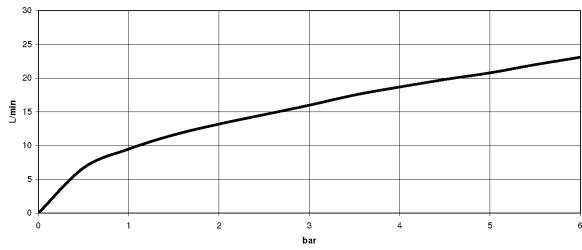

Bathtub - Elemental Spa

Deck valve counter-clockwise closing hot - polished chrome

Article number: 20 000 985-00

- 1-1/4" hole diameter
- Flange 2-3/8" x 2-3/8"
- (ADA)

polished chrome

Dimensional drawing

All dimensions in mm / inch = mm x 0,0394

Bathtub - Elemental Spa
Deck valve counter-clockwise closing hot - polished chrome
Article number: 20 000 985-00

Flow rate chart

Bathtub - Elemental Spa
Deck valve counter-clockwise closing hot - polished chrome
Article number: 20 000 985-00