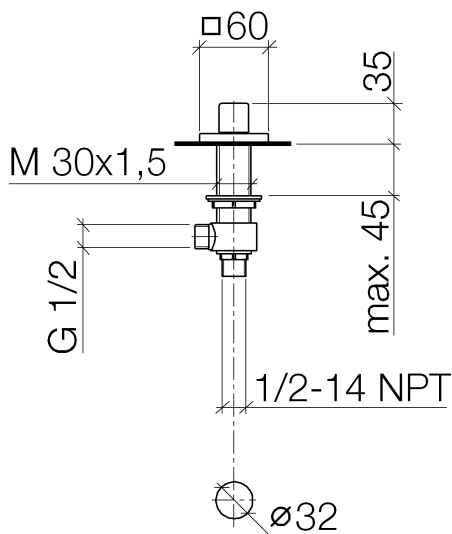

Bathtub - Elemental Spa

Deck valve counter-clockwise closing hot - polished chrome

Article number: 20 000 985-00

- 1-1/4" hole diameter
- Flange 2-3/8" x 2-3/8"
- (ADA)

polished chrome

Dimensional drawing

All dimensions in mm / inch = mm x 0,0394

Bathtub - Elemental Spa
Deck valve counter-clockwise closing hot - polished chrome
Article number: 20 000 985-00

Flow rate chart

Bathtub - Elemental Spa
Deck valve counter-clockwise closing hot - polished chrome
Article number: 20 000 985-00